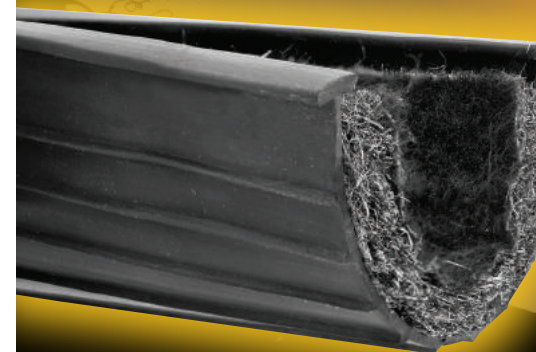

KEEP CRITTERS OUT WITH OUR RODENT BLOCK